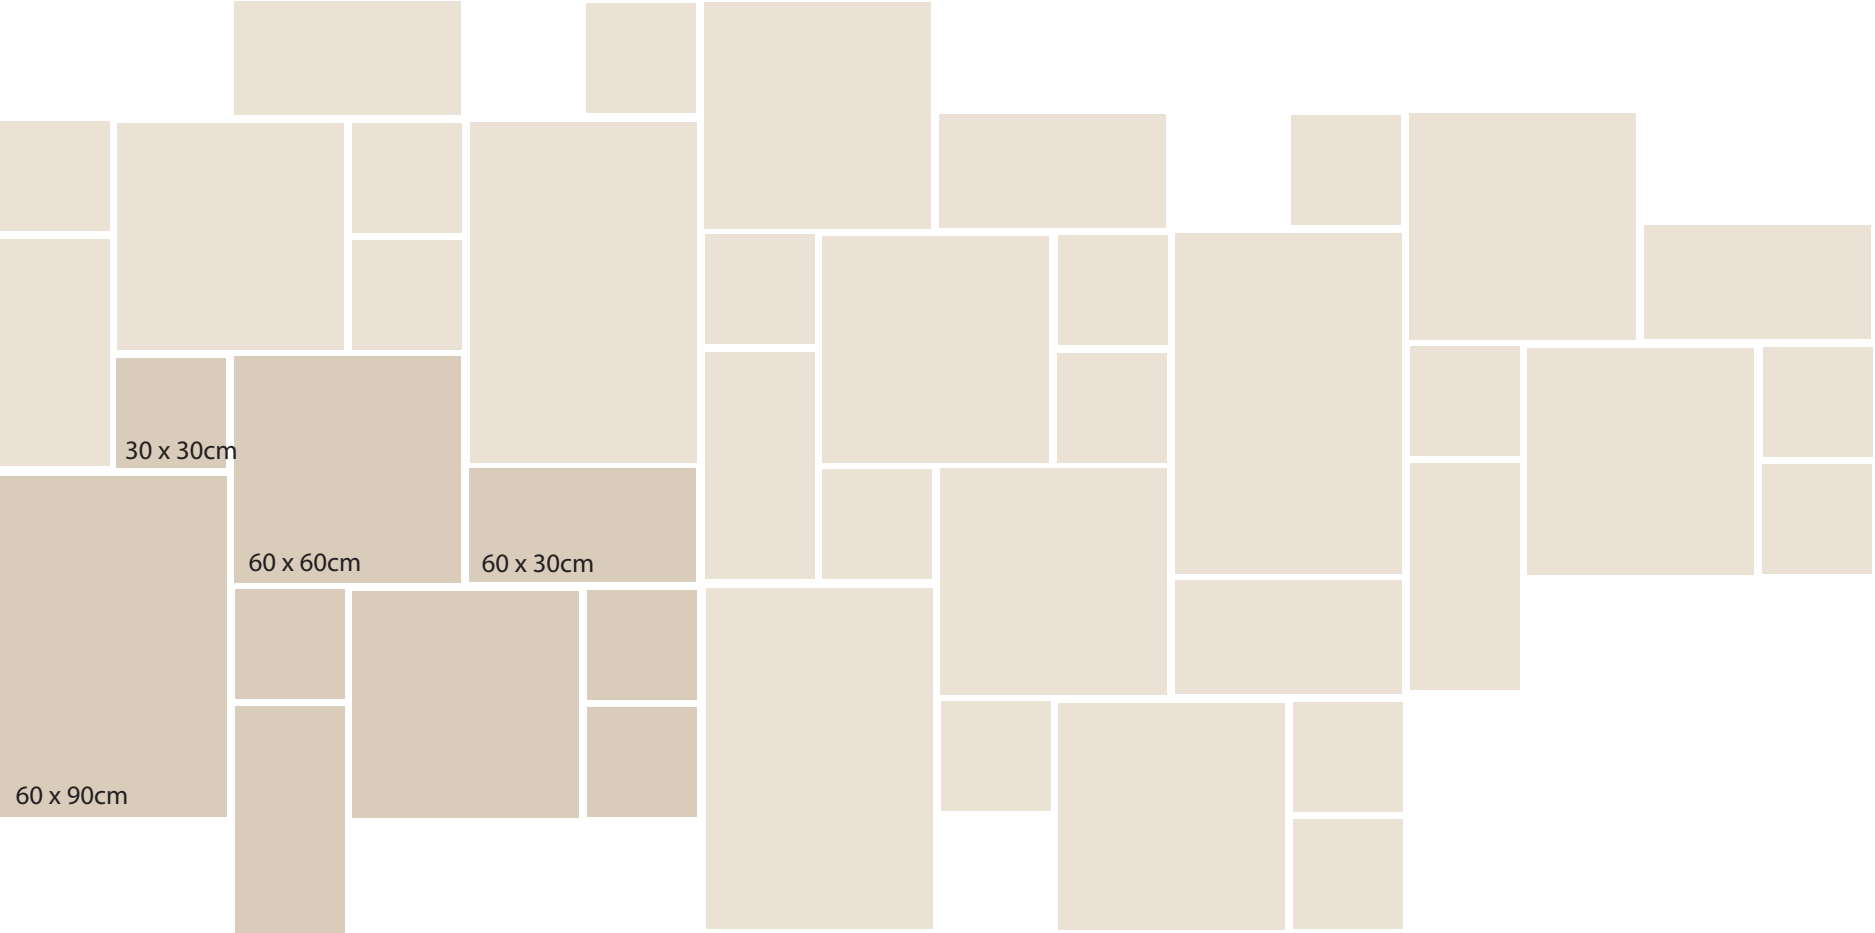

Opus Romano

Pattern repeats every 1m2. Each repeat includes: 2 tiles @ 60 x 40cm, 2 tiles @ 40 x 40cm, 1@ 40 x 19.5cm and 3 tiles @ 19.5 x 19.5cm.

Grand Opus Romano

Pattern repeats every 2m². Each repeat includes: 1 tile @ 60 x 90cm, 2 tiles @ 60 x 60cm, 2 @ 60 x 30cm and 4 @ 30 x 30cm.