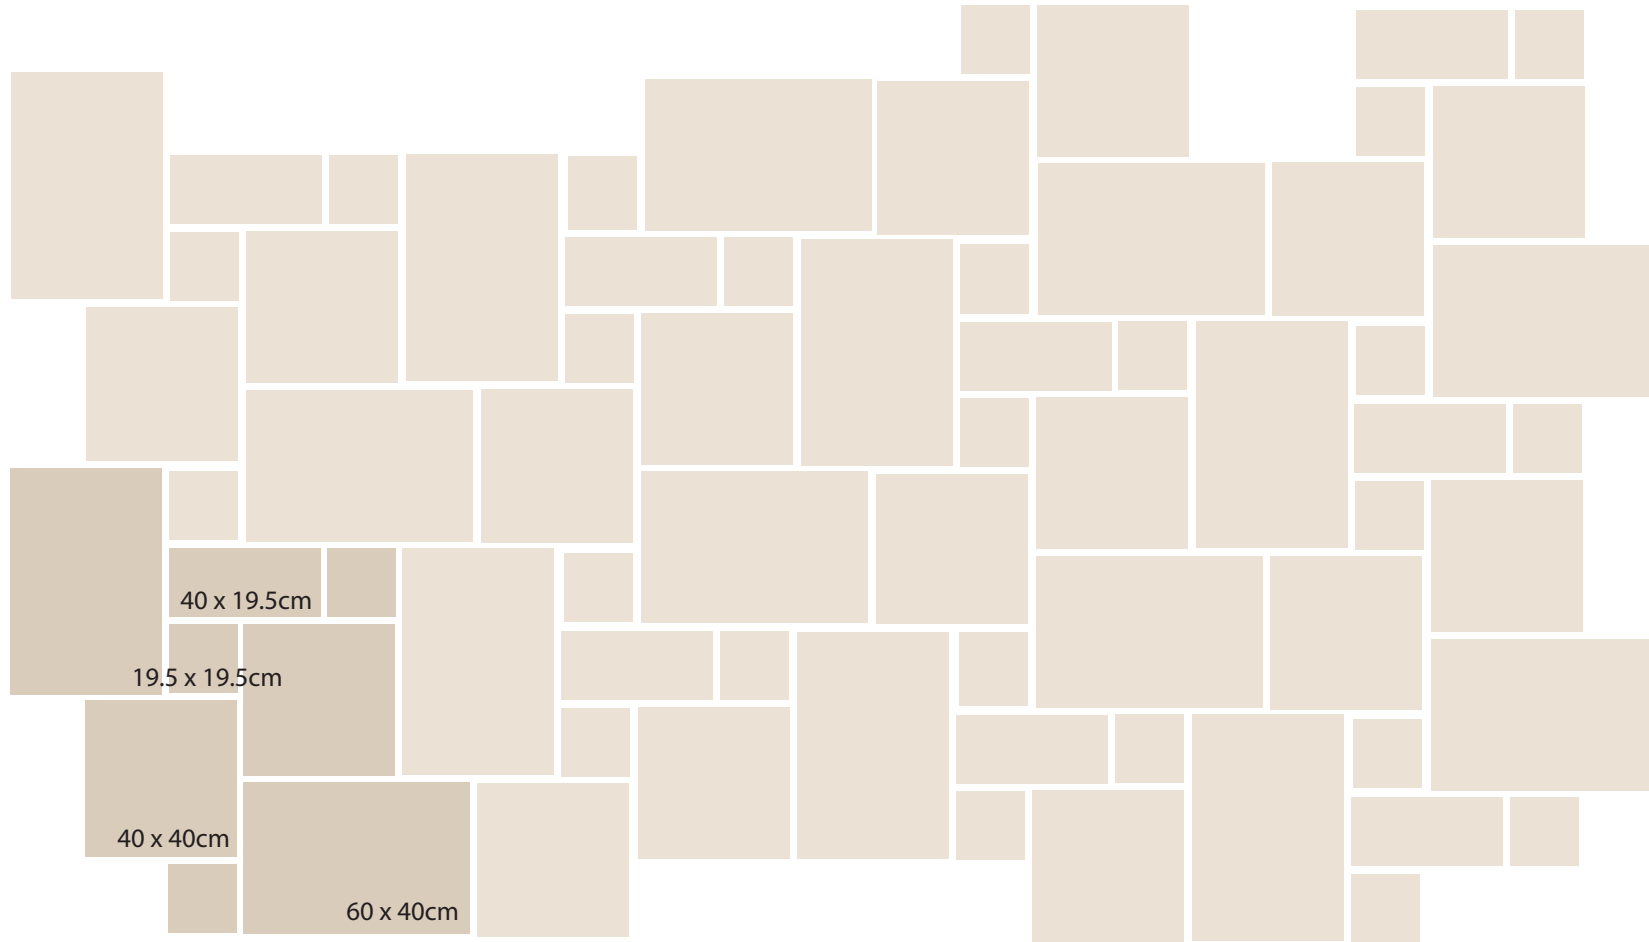

Opus Romano

Pattern repeats every 1m2. Each repeat includes: 2 tiles @ 60 x 40cm, 2 tiles @ 40 x 40cm, 1@ 40 x 19.5cm and 3 tiles @ 19.5 x 19.5cm.

Grand Opus Romano

Pattern repeats every 2m². Each repeat includes: 1 tile @ 60 x 90cm, 2 tiles @ 60 x 60cm, 2 @ 60 x 30cm and 4 @ 30 x 30cm.